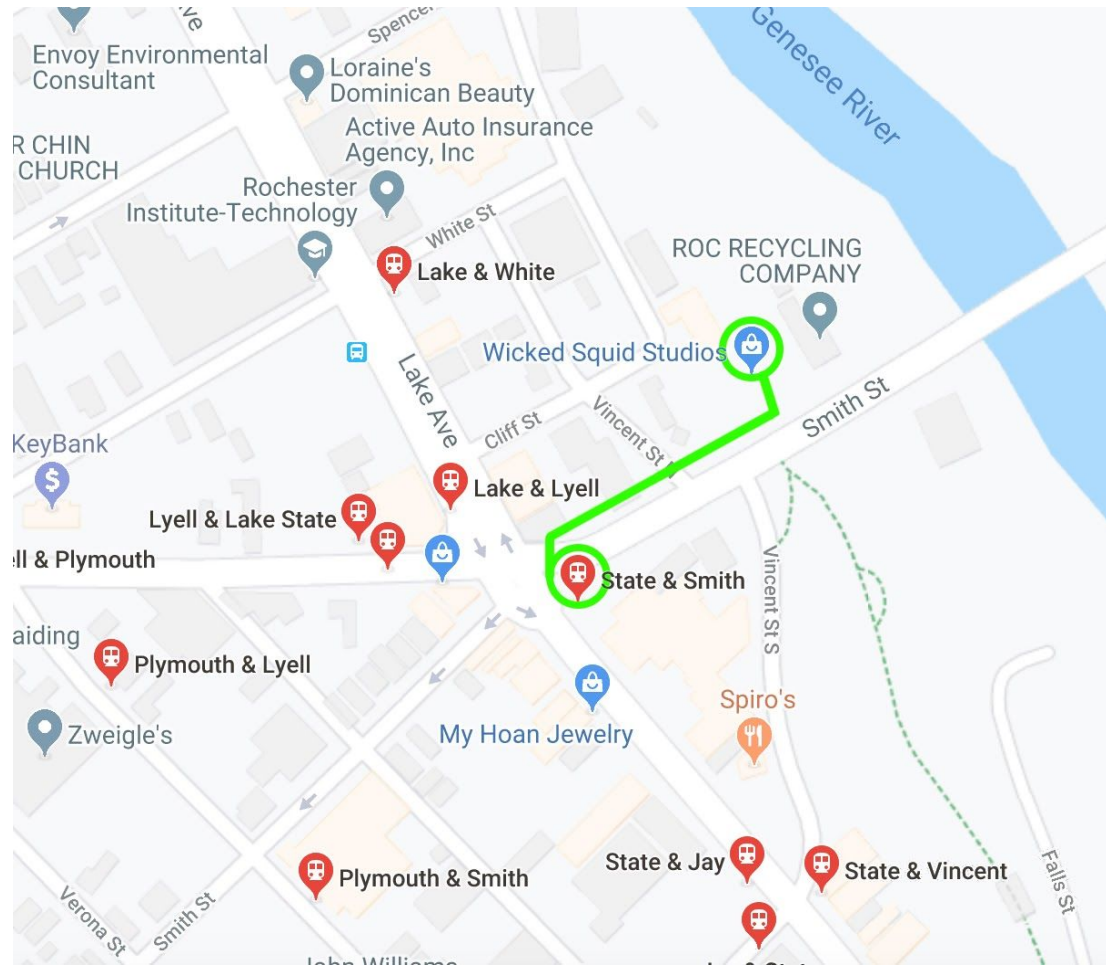

Directions to Wicked Squid Studios (194 Smith Street, Rochester, NY 14608)

From the State & Smith Bus Stop:

From points East:

- ; dædl ˘>). %L ˘id˘8j b WZg/cY˘Hi ˘c˘GdX] ZhiZg
- I V˘ Z˘Zm˘˘&(˘[dg˘cZgAdde
- I V˘ Z˘i] Z˘Hi˘EVj aZm˘˘idl Vg˘˘9dl cidl c\$8a˘cidc
- J hZ˘i] Z˘a˘[i˘ ˘a˘/cZh˘id˘ij g˘˘a˘[i˘dcid˘Hi˘EVj a˘Hi
- I j g˘˘a˘[i˘dcid˘7Vj hX] ˘Hi
- 8dci ˘cj Z˘dcid˘Hb ˘ˆ] ˘Hi